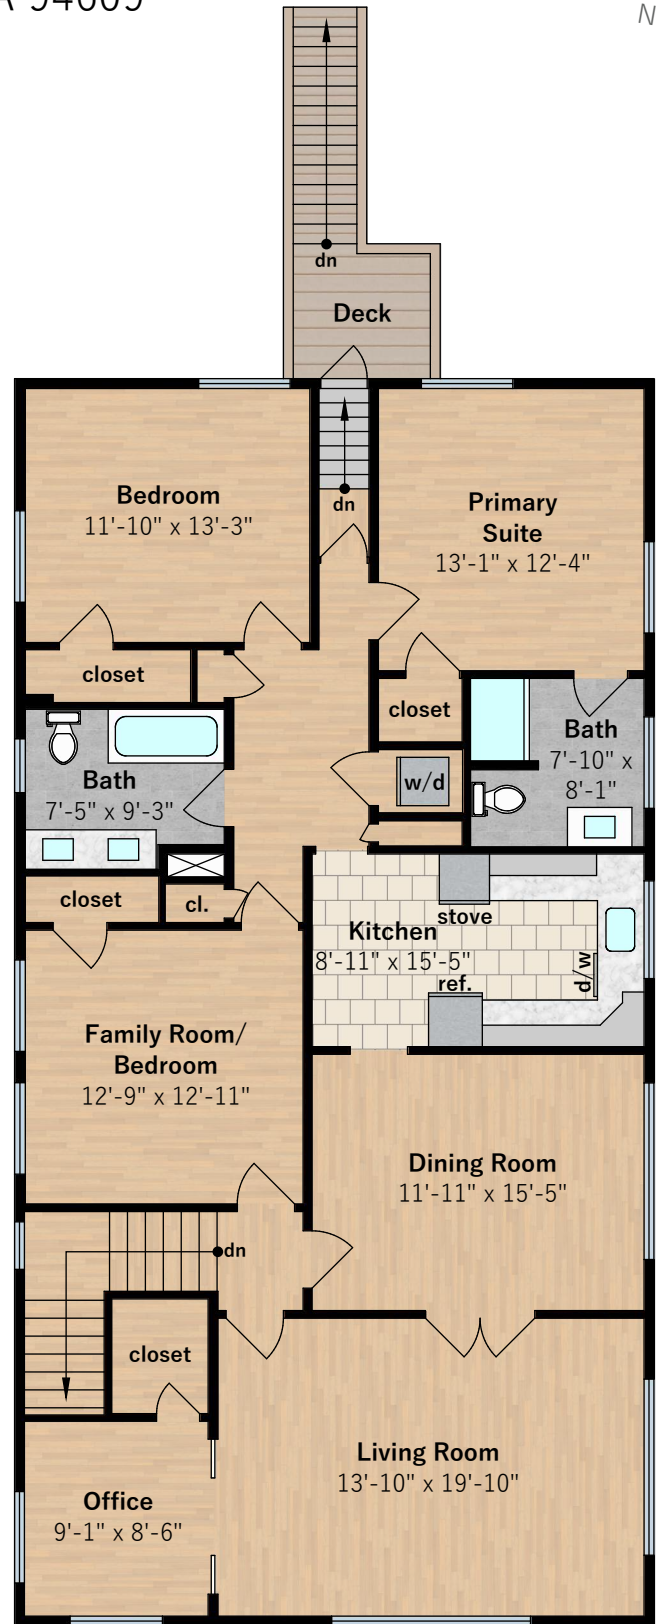

661 54th Street

Oakland, CA 94609

**Estimated Total Finished
Square Footage: 3,247 sqft**

Unit #1: 645 sqft

Unit #2: 813 sqft

Unit #3: 1,789 sqft

Interior room dimensions are shown, and all square footage measured from perimeter of exterior walls. Decks, porches, and patios are not included in calculations.
Measured on July 15th, 2022

661 54th Street

Oakland, CA 94609

Site Plan

lot size approx. 5,230 sqft