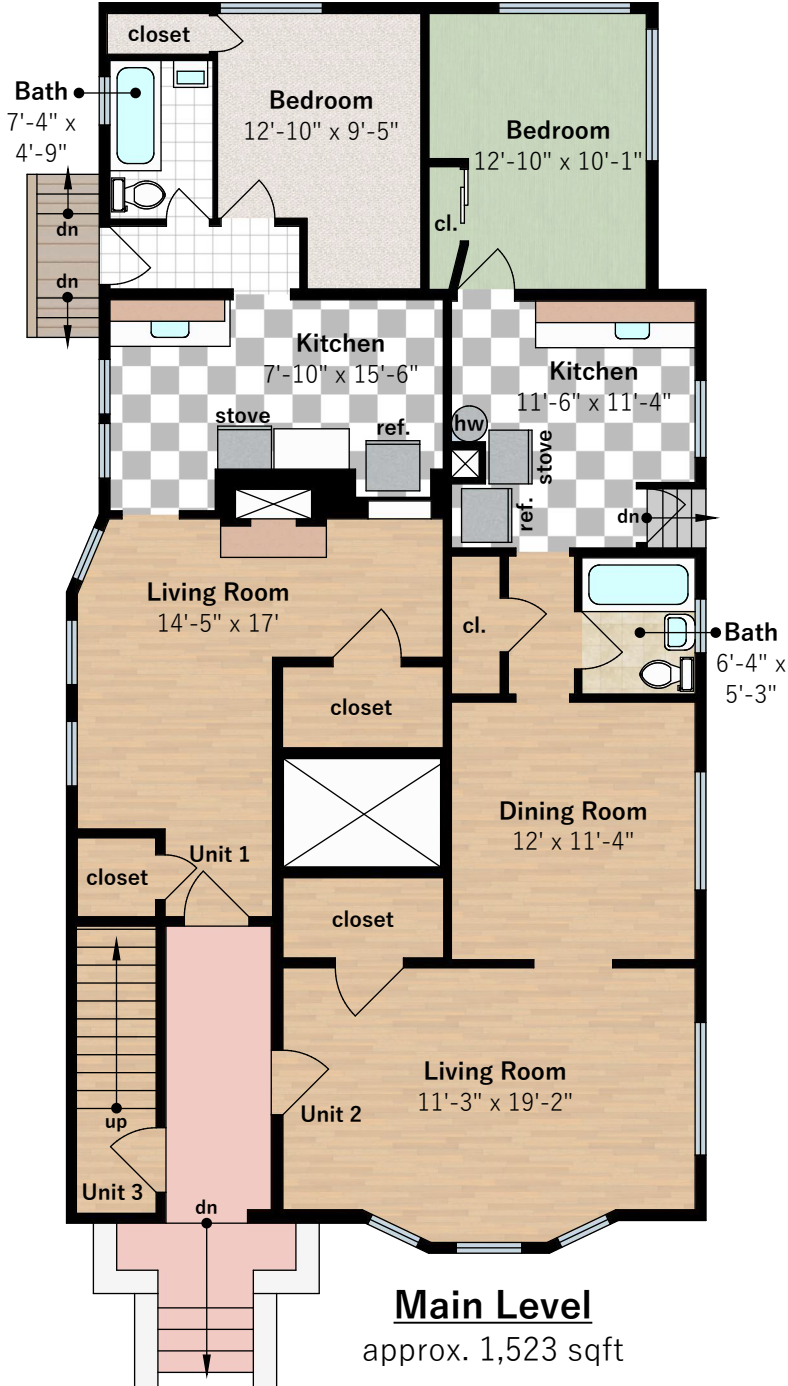

661 54th Street

Oakland, CA 94609

**Estimated Total Finished
Square Footage: 3,247 sqft**

Unit #1: 645 sqft

Unit #2: 813 sqft

Unit #3: 1,789 sqft

Interior room dimensions are shown, and all square footage measured from perimeter of exterior walls. Decks, porches, and patios are not included in calculations.
Measured on July 15th, 2022

661 54th Street

Oakland, CA 94609

Site Plan

lot size approx. 5,230 sqft