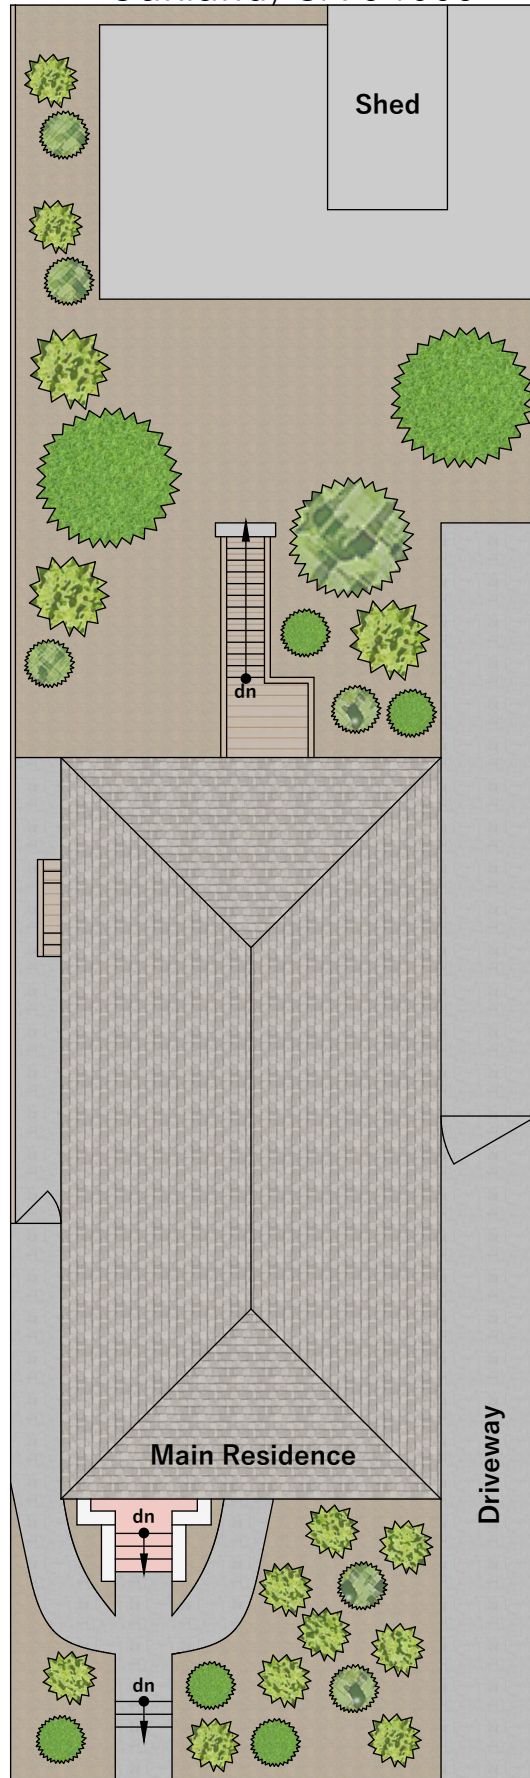

661 54th Street

Oakland, CA 94609

**Estimated Total Finished
Square Footage: 3,247 sqft**

Unit #1: 645 sqft

Unit #2: 813 sqft

Unit #3: 1,789 sqft

Interior room dimensions are shown, and all square footage measured from perimeter of exterior walls. Decks, porches, and patios are not included in calculations.
Measured on July 15th, 2022

661 54th Street

Oakland, CA 94609

Site Plan

lot size approx. 5,230 sqft